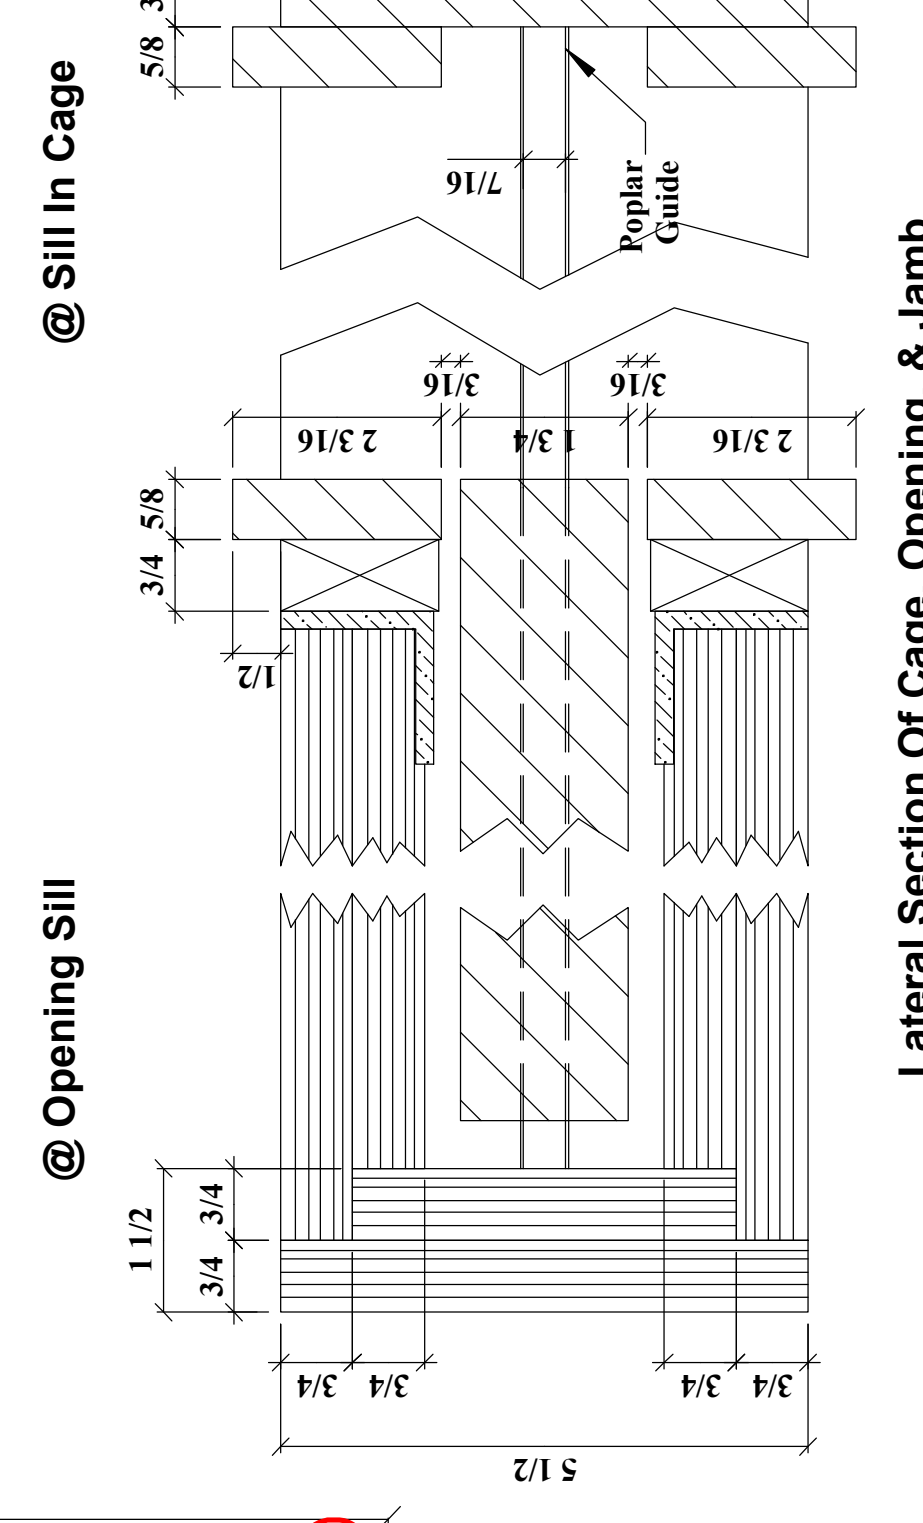

Revised

Details at Pocket Frames  
 Half Scale

1/2" Drywall

Lateral Section Of Cage, Opening, & Jamb

5 ea - Custom Single Pocket Frames for 3080 Doors  
 Paint Grade Poplar/Maple Plywood Cage

Note: All trim, stops, blocking sent loose.

1 ea - Custom Single Pocket Frame for a 3090 Door  
 Paint Grade Poplar/Maple Plywood Cage

Note: All trim, stops, blocking sent loose.

Verify All Dimensions