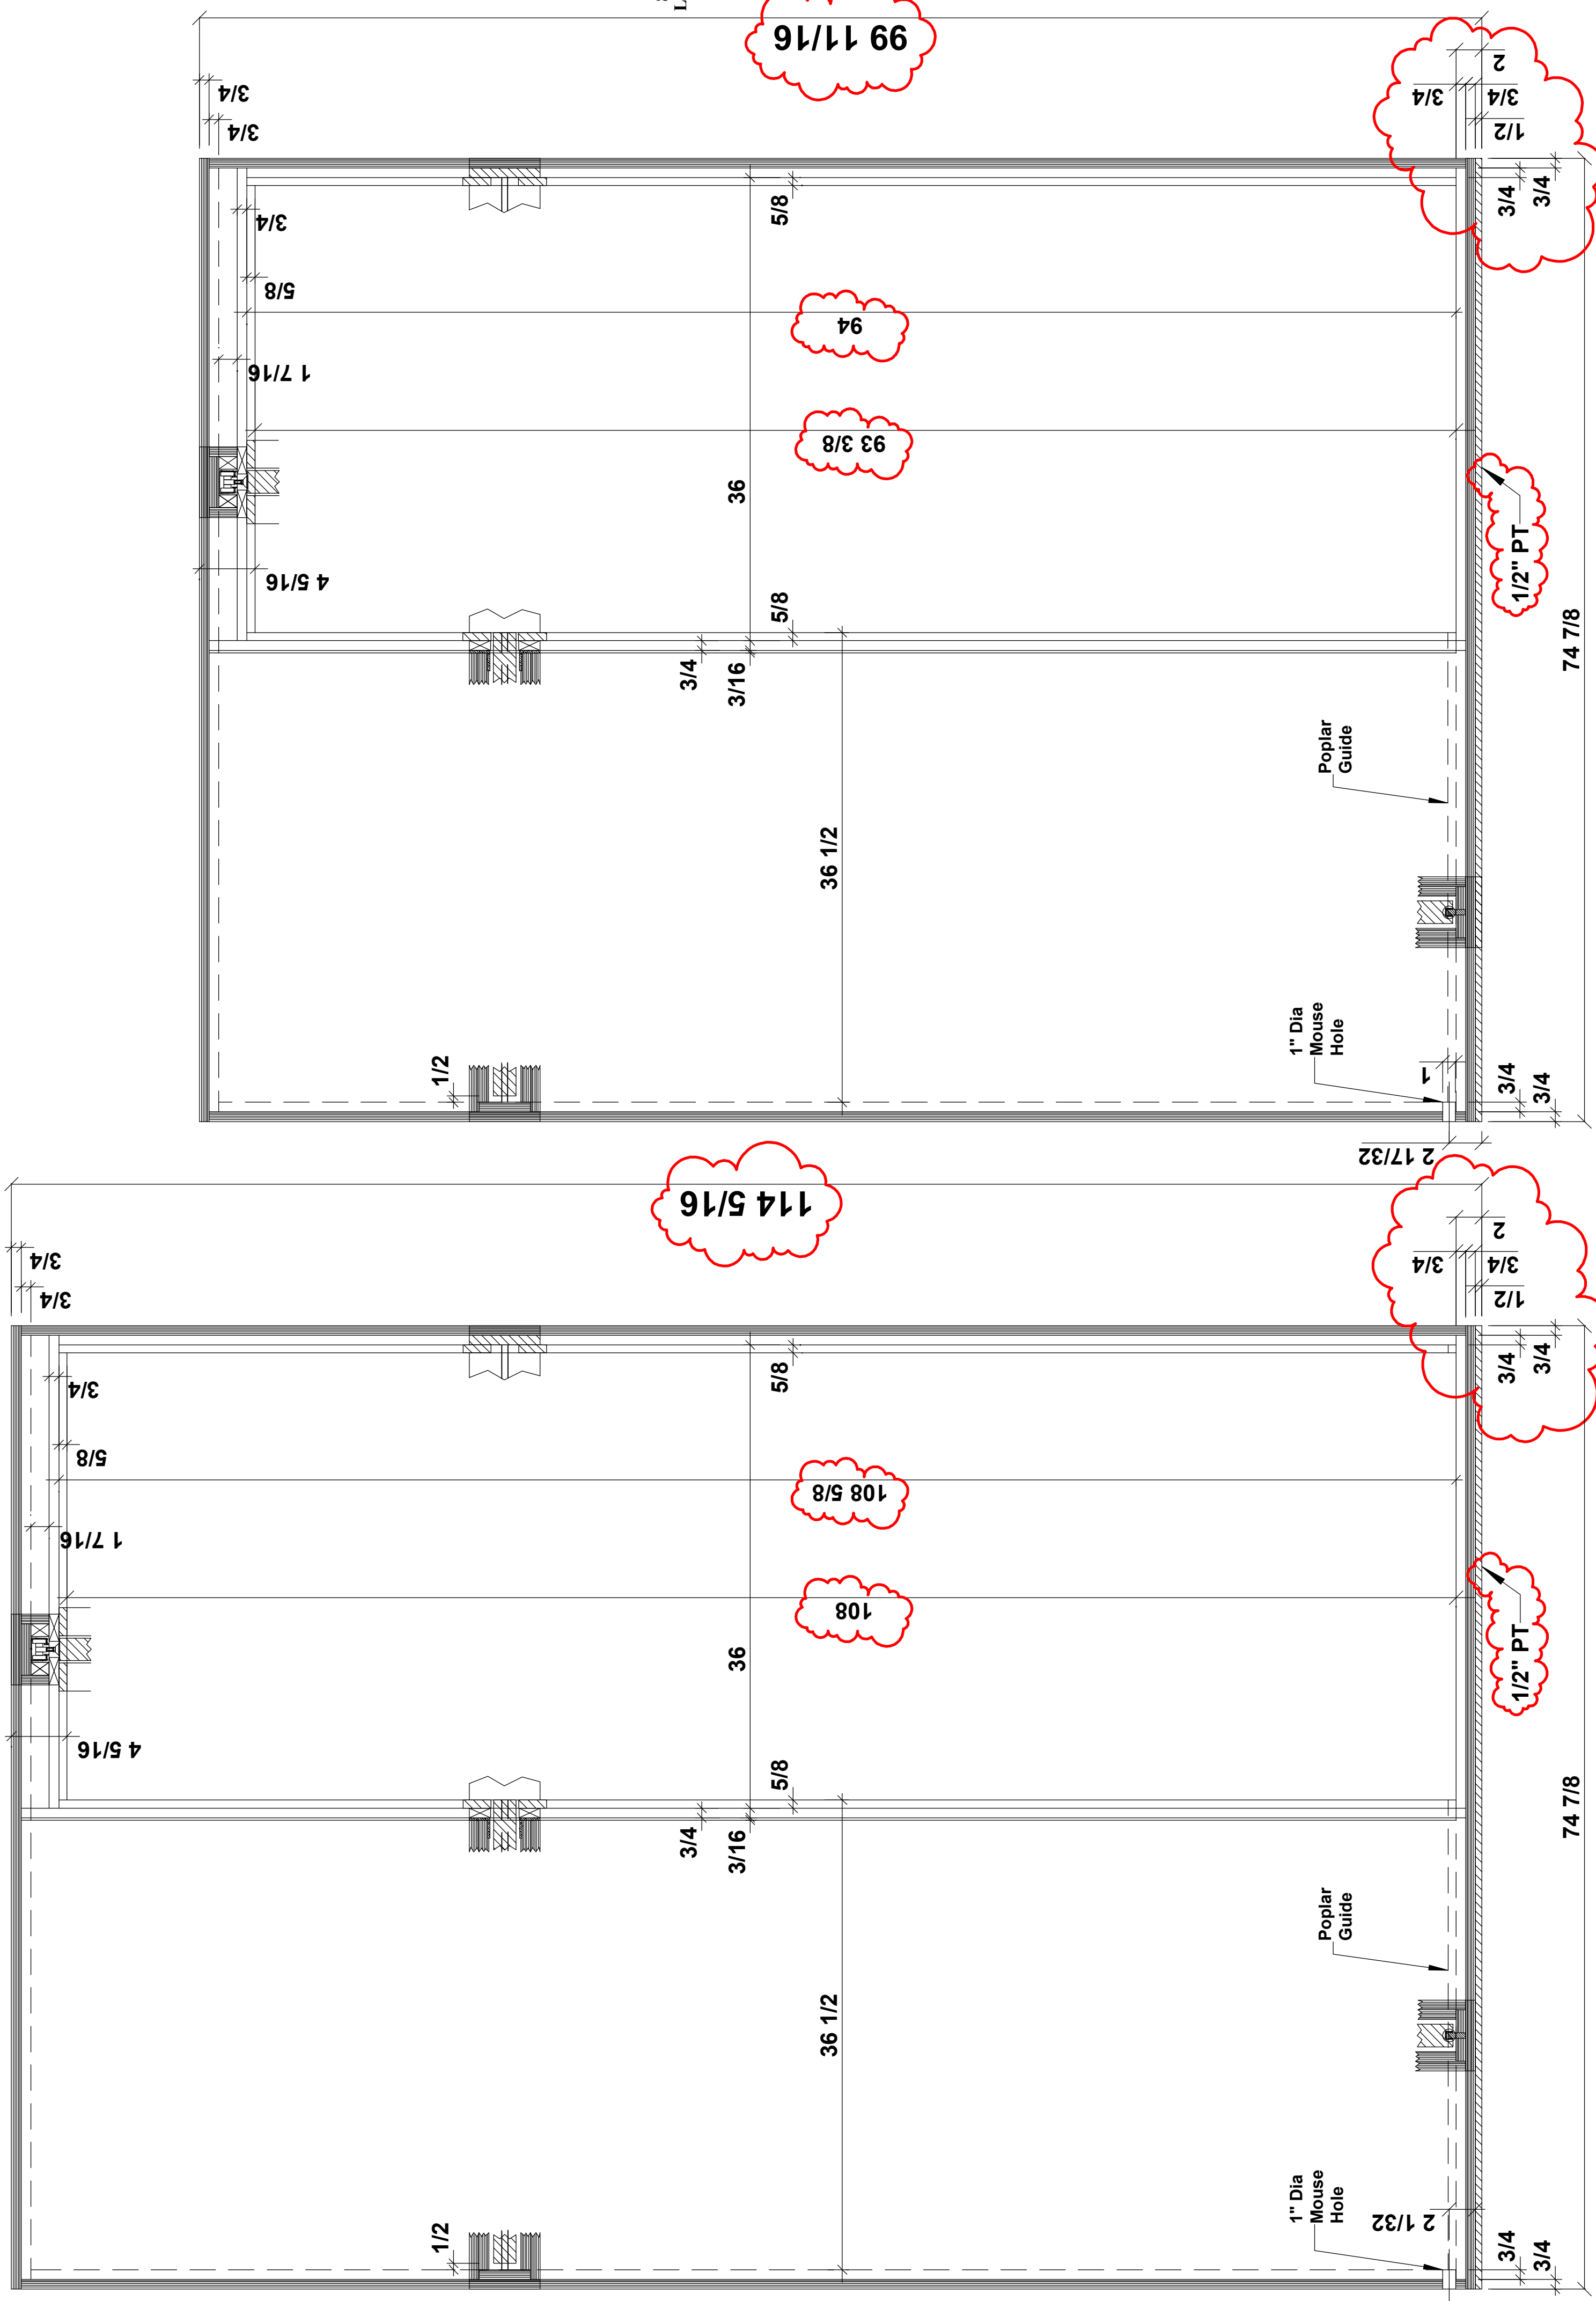

Revised

Details at Pocket Frames  
 Half Scale

1/2" Drywall

Lateral Section Of Cage, Opening, & Jamb

5 ea - Custom Single Pocket Frames for 3080 Doors  
 Paint Grade Poplar/Maple Plywood Cage

Note: All trim, stops, blocking sent loose.

1 ea - Custom Single Pocket Frame for a 3090 Door  
 Paint Grade Poplar/Maple Plywood Cage

Note: All trim, stops, blocking sent loose.

Verify All Dimensions