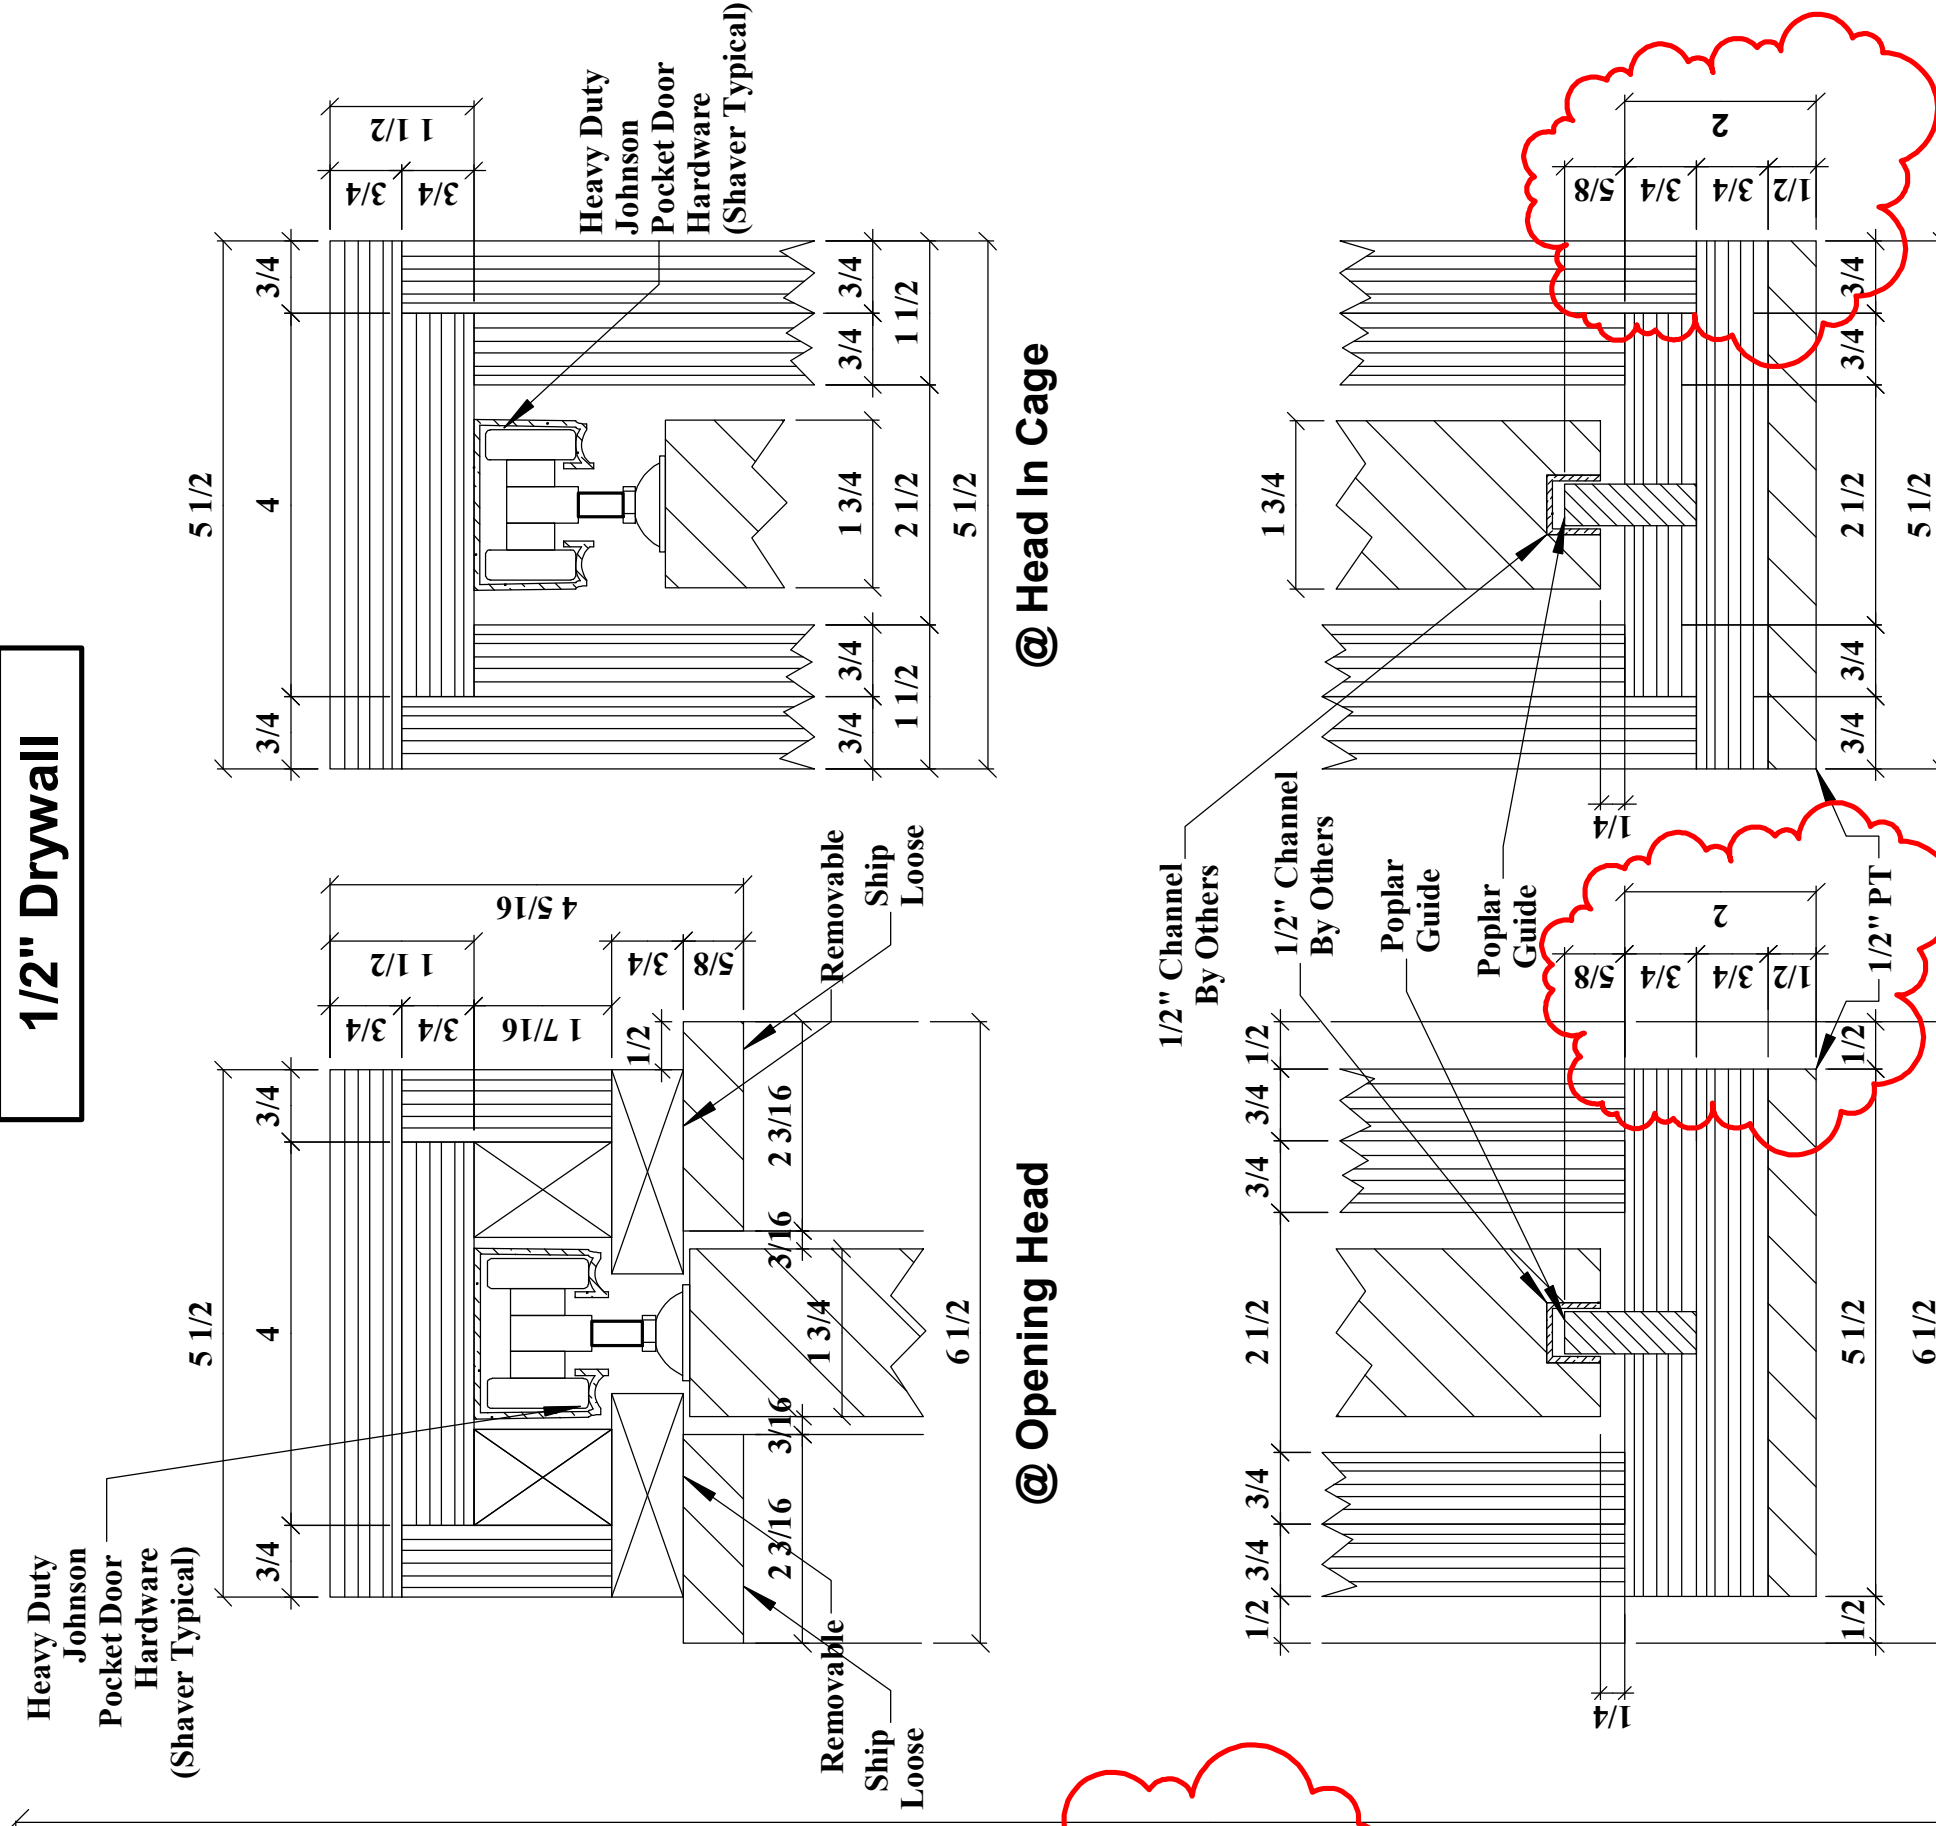

Revised

Details at Pocket Frames  
 Half Scale

1/2" Drywall

Lateral Section Of Cage, Opening, & Jamb

5 ea - Custom Single Pocket Frames for 3080 Doors  
 Paint Grade Poplar/Maple Plywood Cage

Note: All trim, stops, blocking sent loose.

1 ea - Custom Single Pocket Frame for a 3090 Door  
 Paint Grade Poplar/Maple Plywood Cage

Note: All trim, stops, blocking sent loose.

Verify All Dimensions